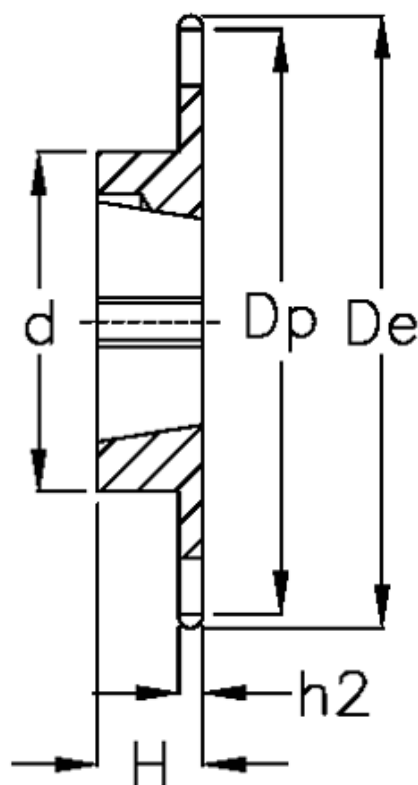

Article number: 616031007095

Description: Taperbored sprocket 12 B-1 Z=95 simplex
for bushing 2517

Measures

C = 2

d = 108

De = 585.1

Dp = 576.17

For bush = 2517

For chain size = 3/4" x 7/16"

For chain type = 12 B-1

H = 45

h1 = 11.1

Material = Støbejern

Number of teeth = 95